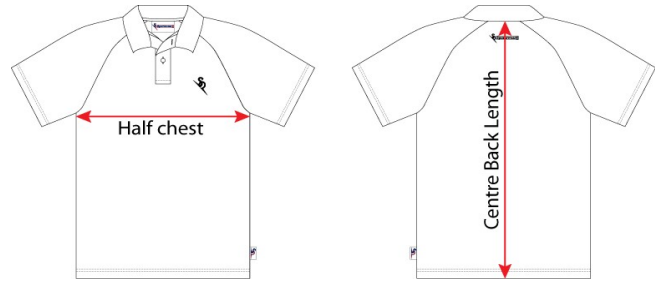

2018
STUDENT POLO - RAGLAN PO04R

BRAMBLE BAY DISTRICT SCHOOL SPORT

SIZE RANGE 3XS - 3XL

Measurements in cms.

SIZES	3XS	2XS	XS	S	M	L	XL	2XL	3XL
1/2 CHEST	44	46.5	49	54	59	64	69	74	79
CENTRE BACK LENGTH	62	65	68	71	74	80	83	84	85

*Above Measurements are garment measurements to be used as a guide only

*NOTE: Image for illustration purposes only. Not to scale.