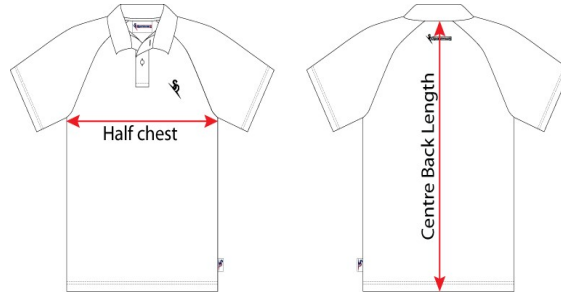

SWQ BASIC POLO

BASE SIZE  
SIZE RANGE

Tolerance - / +1.0 cm

SIZES	4XS	3XS	2XS	XS	S	M	L	XL	2XL	3XL	4XL	5XL	6XL
1/2 CHEST	45.5	47.5	49.5	52	54	56.5	59	61.5	64	66.5	69	71.5	74
Centre Back Length	80	83	85	88	91	93	96	99	100	102	104	105	107

\* Above Measurements are garment measurements - To be used as a guide only.

\* Note : Image for illustration purposes only . Not to Scale