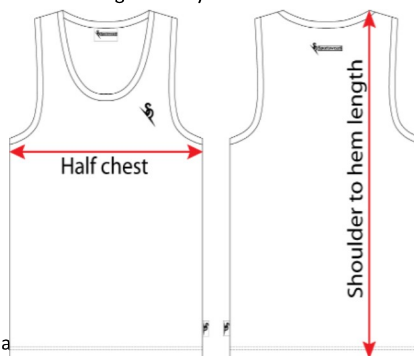

SWQ UNISEX SINGLET

BASE SIZE
SIZE RANGE

Tolerance - / +1.0 cm

SIZES	4XS	3XS	2XS	XS	S	M	L	XL	2XL	3XL	4XL
1/2 CHEST	40	42	44	46.5	49	51.5	54	56.5	59	61.5	64
LENGTH (HDP)	58	61	65	68	73	74	75	75	76	76	80

* Above Measurements are garment measurements - To be used as a guide only.

* Note : Image for illustration purposes only . Not to Scale